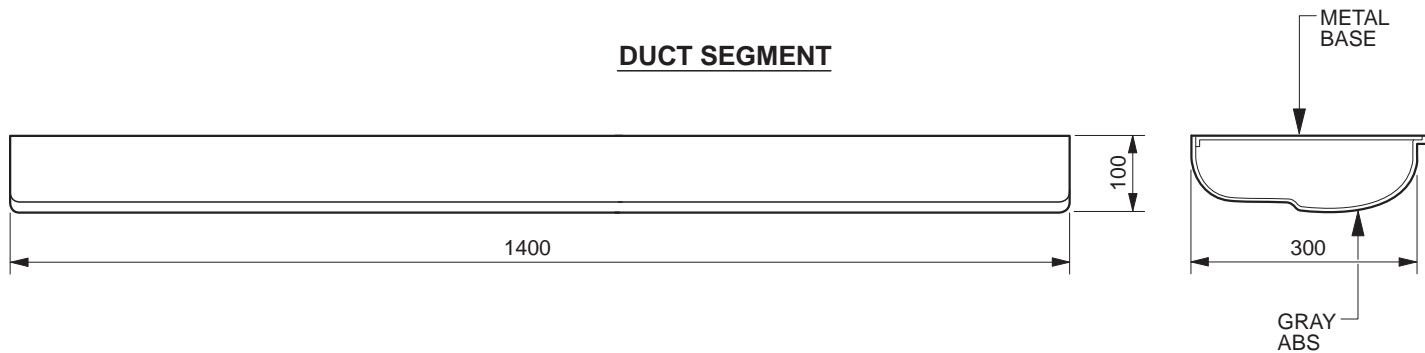

**REAR VIEW**

**DUCT SEGMENT**

**MATERIAL:** GRAY ABS, METAL BASE.  
**INCLUDING:** 8 SEGMENTS 140 cm EACH, 32 LOUVERS AND HARDWARE.