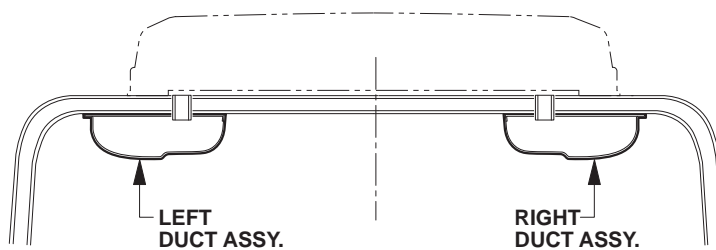

**REAR VIEW**

**DUCT SEGMENT**

**MATERIAL:** GRAY ABS, METAL BASE.  
**INCLUDING:** 8 SEGMENTS 140 cm EACH, 32 LOUVERS AND HARDWARE.