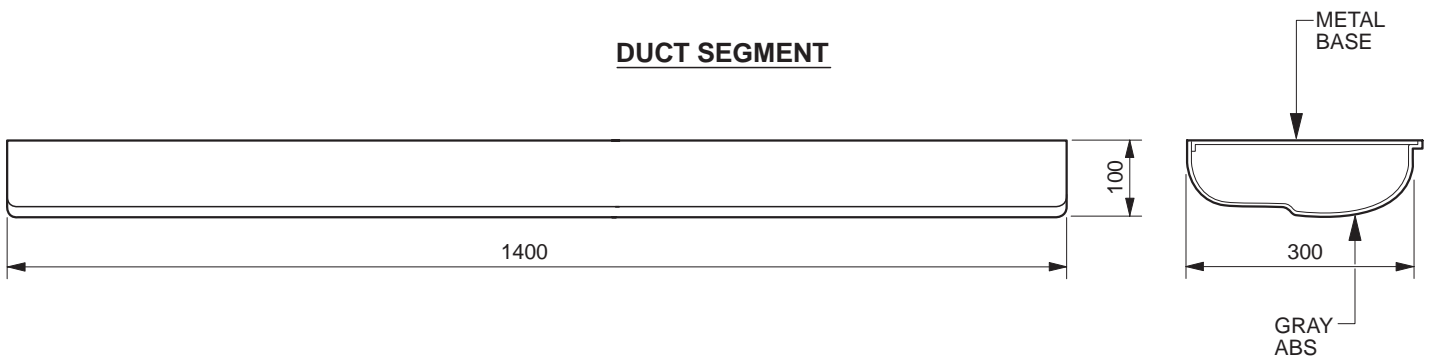

NOTE:

IF LONGER DUCTS REQUIRED PLEASE ORDER ONE ADDITIONAL SEGMENT ASSY. P.N. 3800-304 AND CUT AS REQUIRED.

REAR VIEW

DUCT SEGMENT

MATERIAL: GRAY ABS, METAL BASE.

INCLUDING: 6 SEGMENTS 140 cm EACH, 23 LOUVERS AND HARDWARE.