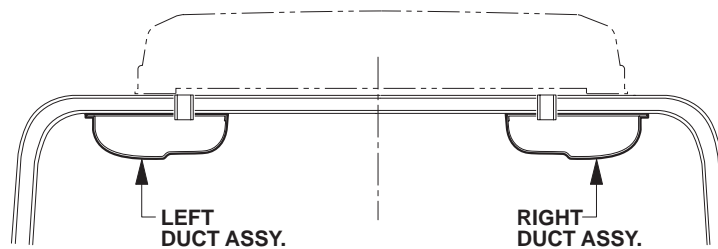

NOTE:

IF LONGER DUCTS REQUIRED PLEASE ORDER ONE ADDITIONAL SEGMENT ASSY. P.N. 3800-304 AND CUT AS REQUIRED.

REAR VIEW

DUCT SEGMENT

MATERIAL: GRAY ABS, METAL BASE.

INCLUDING: 6 SEGMENTS 140 cm EACH, 23 LOUVERS AND HARDWARE.