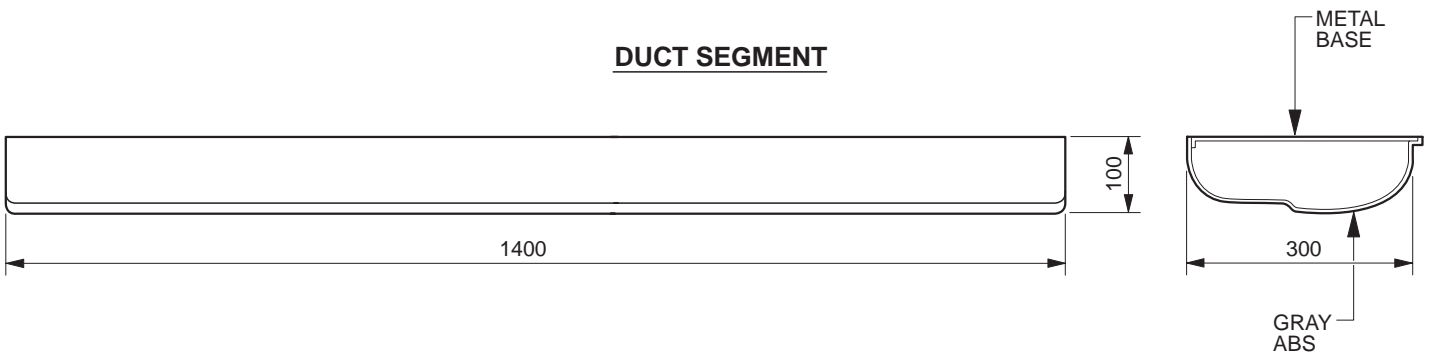

NOTE:

IF LONGER DUCTS REQUIRED PLEASE ORDER ONE ADDITIONAL SEGMENT ASSY. P.N. 3800-304 AND CUT AS REQUIRED.

REAR VIEW

DUCT SEGMENT

MATERIAL: GRAY ABS, METAL BASE.
INCLUDING: 4 SEGMENTS 140 cm EACH, 17 LOUVERS AND HARDWARE.