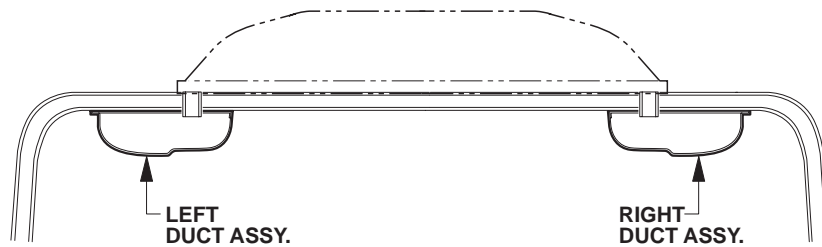

NOTE:

IF LONGER DUCTS REQUIRED PLEASE ORDER ONE ADDITIONAL SEGMENT ASSY. P.N. 3800-304 AND CUT AS REQUIRED.

REAR VIEW

DUCT SEGMENT

MATERIAL: GRAY ABS, METAL BASE.
INCLUDING: 4 SEGMENTS 140 cm EACH, 17 LOUVERS AND HARDWARE.