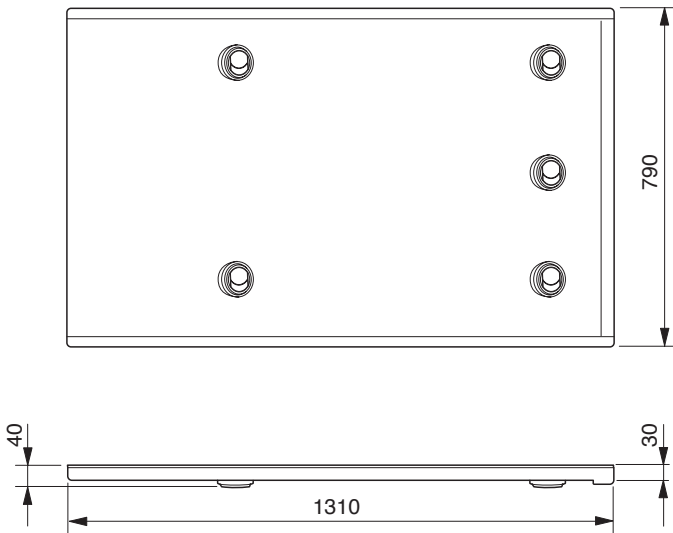

Central Duct Assy. for TA-2020•3800-020

CENTRAL SEGMENT
3801-050

REAR SEGMENT
3801-051

MATERIAL: GRAY ABS.

INCLUDING: REAR SEGMENT, CENTRAL SEGMENT, 12 LOUVERS, AIR FILTER AND HARDWARE.

NOTE: FRONT SEGMENT (INCLUDING 4 LOUVERS) SHOULD BE ORDERED SEPARATELY ACCORDING TO VEHICLE'S MODEL.