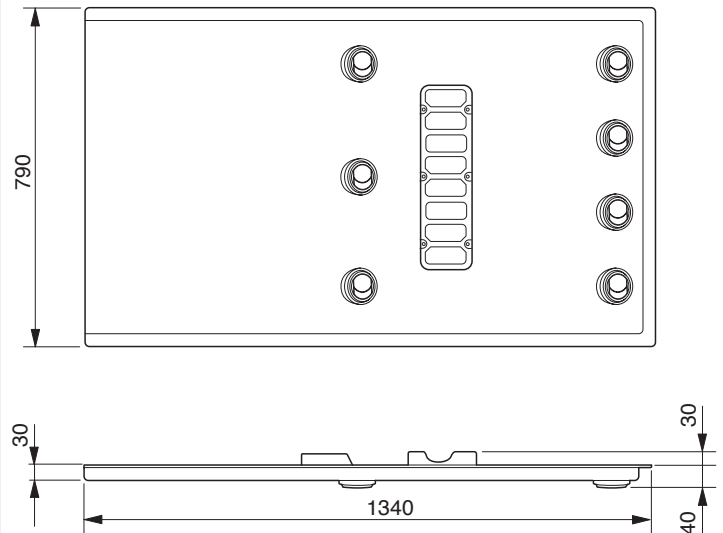

Central Duct Assy. for TA-2020•3800-020

CENTRAL SEGMENT
3801-050

REAR SEGMENT
3801-051

MATERIAL: GRAY ABS.

INCLUDING: REAR SEGMENT, CENTRAL SEGMENT, 12 LOUVERS, AIR FILTER AND HARDWARE.

NOTE: FRONT SEGMENT (INCLUDING 4 LOUVERS) SHOULD BE ORDERED SEPARATELY ACCORDING TO VEHICLE'S MODEL.