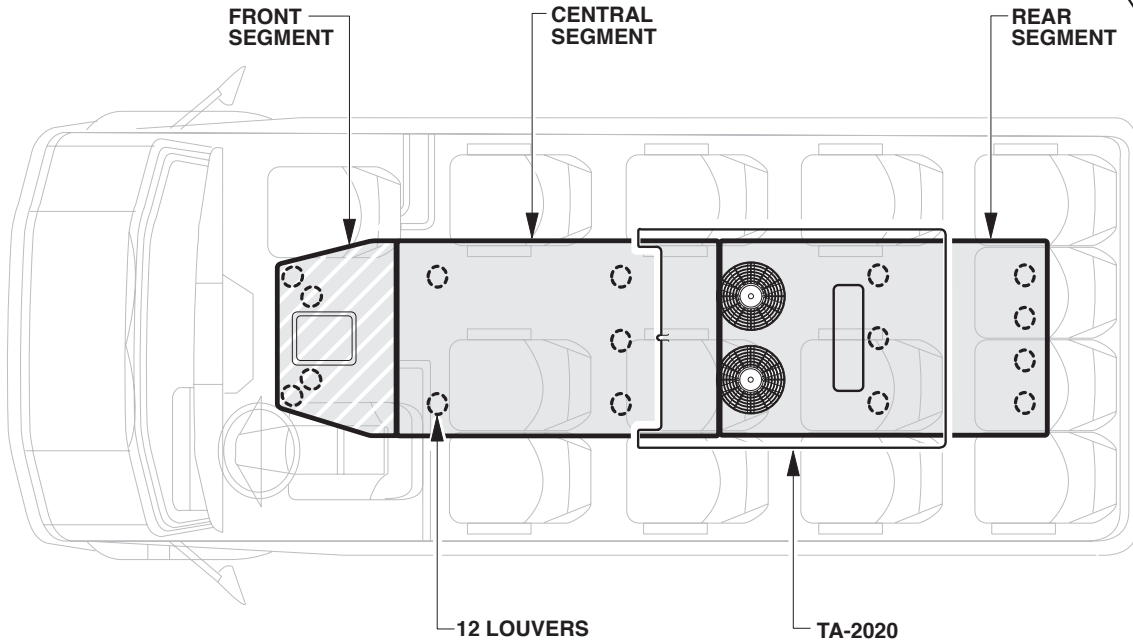

Central Duct Assy. for TA-2020•3800-020

CENTRAL SEGMENT
3801-050

REAR SEGMENT
3801-051

MATERIAL: GRAY ABS.

INCLUDING: REAR SEGMENT, CENTRAL SEGMENT, 12 LOUVERS, AIR FILTER AND HARDWARE.

NOTE: FRONT SEGMENT (INCLUDING 4 LOUVERS) SHOULD BE ORDERED SEPARATELY ACCORDING TO VEHICLE'S MODEL.