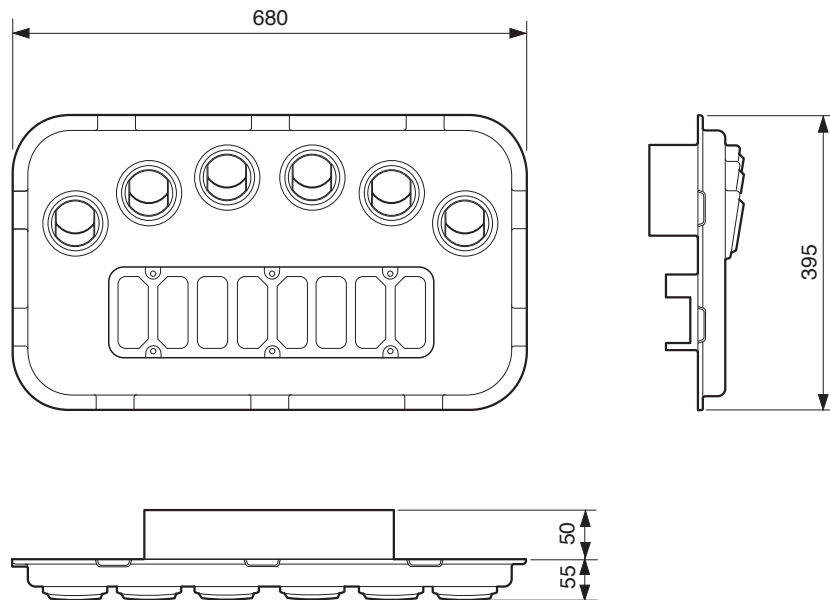

# Compact Panel (Single Cabin) for TA-1010•3800-010

**MATERIAL:** GRAY ABS.  
**INCLUDING:** 6 LOUVERS, AIR FILTER AND HARDWARE.